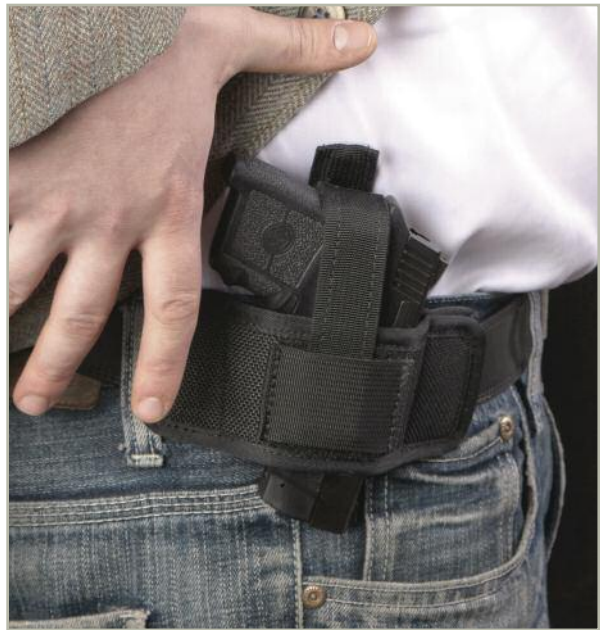

SIZE	Fits
1	Ruger LCP with & without laser; S&W Bodyguard 380; Kel-Tec P32, P-3AT; Taurus PT22, PT738; Diamondback DB380; NAA Guardian 380; Beretta 950, 3032 Tomcat; Kahr P380; Most 380 pocket pistols
2	Kahr Arms P9/40, MK9/40, K9/40, PM9/40, CW9/40; Kel-Tec PF9/PF11 1911 frame pistols w/3" barrel
3	Most medium to large frame autos including Glock, Sig Sauer, Ruger, S&W, Beretta, Taurus and similar

VISIT US ONLINE FOR THE LATEST WEAPON LISTINGS AND FITTING INFORMATION.
WWW.ELITESURVIVAL.COM

ANKLE HOLSTER AAHS/AAHSLs

Comfortable, stable ankle carry

- Constructed of wide, heavy-duty elastic band with shearing backing
- Holster is removable and reversible to adjust for right or left hand carry as well as height and angle
- Adjustable, reversible snap thumb-break retainer strap
- Elastic band covers holster, keeping the system close and snug
- Two sleeves for magazine, knife, etc.
- Available with calf strap for heavier guns

AAHS Ankle Holster $40.95
AAHSLs Ankle Holster w/calf strap $46.95

SIZE	Fits
1	Kel-Tec P-3AT/P32; Beretta 21, 950, 3032; Taurus PT-22, PT25, PT738 Colt 25 auto; Walther TPH22/25; Ruger LCP; Sig Sauer P238; Kahr P380
1L	Ruger LCP w/laser; Kel-Tec P-3AT/P32 w/laser; Kahr PM9/40
2	2-3" S&W Chief/Bodyguard/Centennial/Sigma 380; Ruger SP101, LCR; Colt Detective; Charter Arms Bulldog; similar Taurus and Rossi revolvers; Beretta 84 series; Bersa 380 Thunder; Walther PP/PPK/PPKS series; Sig Sauer P230, P232; Colt 380 Govt/Mustang series
3	3.5"-4" barrel compact series pistols such as Beretta, S&W, Ruger, Taurus, Sig Sauer, Glock and similar 9mm/40 cal autos; 2"-4" 38/357 frame DA revolvers
4	Glock 26, 27, 29, 30, 33; Walther PPS